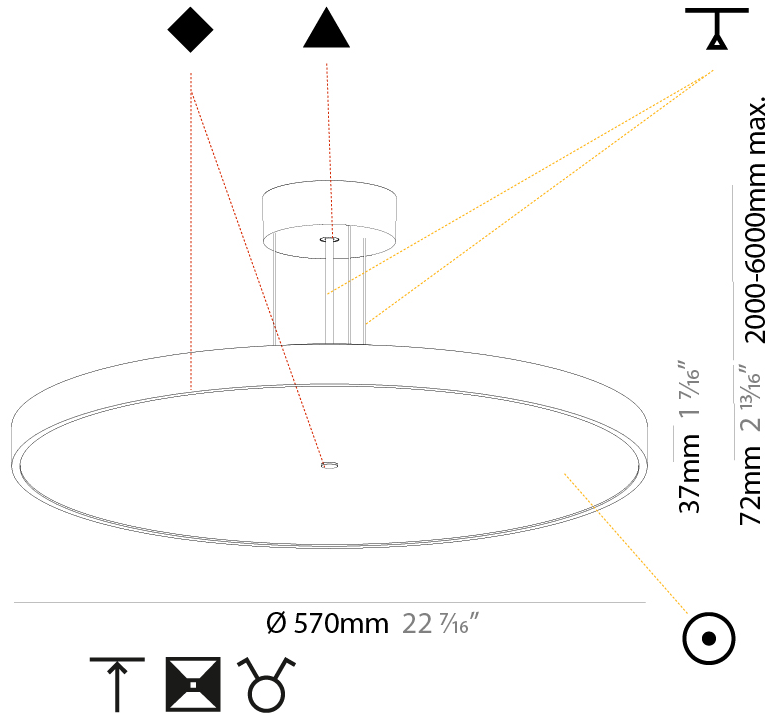

GENERAL

Series: Sign Diva
Subseries: Sign Diva
Partner: Prolicht
Division: Architectural
Installation: Suspension
Product Type: Pendant
Mounting Location: Ceiling
Light Distribution: Direct / Indirect

PHYSICAL

Shape: Round
Diameter (mm): 570
Diameter (in): 22 7/16
Height (mm): 72
Height (in): 2 13/16
Max. Overall Height (mm): 6072
Max. Overall Height (in): 239 1/16
Weight (kg): 8.548
Weight (lbs): 18.85
Diffuser: [PMMA - Opal / Micro-Prism / Sparkling Secret / Vintage Industrial with Shine Ring](#)
Fixture Finish: [SSR / BKV / CWI / CRY / HAB / UFT / ITA / RUA / FTG / MYG / LOD / PUS / FRO / FUP / KIA / POP / BLS / SPG / MEY / GOH / CHC / COM / ABZ / JAG / OBR / MOS / ROR](#)
Fixture Material: [PMMA / Extruded Aluminum / Steel](#)
Cable Details: [2000mm or 6000mm Transparent Cable](#)

ELECTRICAL

Lamp Type: LED (Zhaga Standard)
Input Wattage (W): 80.3
Total Output Wattage (W): 53 / 18
Dimming: [Tri-Mode (Non-Dimming and Phase Dimming (120Vac only) and 0-10V Dimming)](#)
Driver Included: Yes
Driver Location: Integrated
Driver Type: Constant Current - Universal
Driver Class: Class 2
Input Voltage (V): 120 - 277
Constant Current (MA): 350

LED

[Color Temperature (°K): 2700 / 3000 / 3500 / 4000](#)
Max. Delivered Lumen (lm): 6110 / 7650 / 7801 / 7960
CRI: >90 CRI
Lamp Life (hrs): 50000

OPTICAL

RATINGS AND CERTIFICATIONS

Certified By: Certified for North American Standards
IP rating: IP20