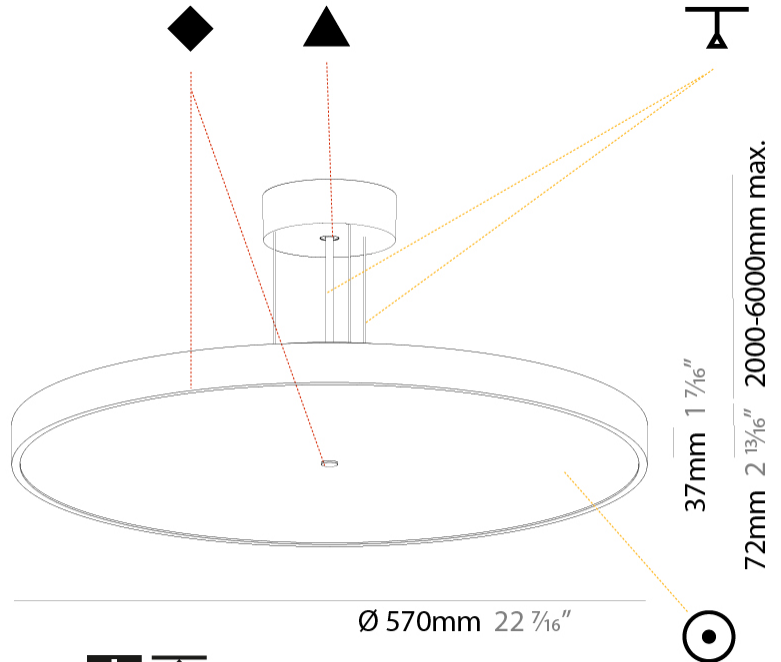

GENERAL

Series: Sign Diva
Subseries: Sign Diva
Partner: Prolicht
Division: Architectural
Installation: Suspension
Product Type: Pendant
Mounting Location: Ceiling
Light Distribution: Direct

PHYSICAL

Shape: Round
Diameter (mm): 570
Diameter (in): 22 7/16
Height (mm): 72
Height (in): 2 13/16
Max. Overall Height (mm): 6072
Max. Overall Height (in): 239 1/16
Weight (kg): 7.802
Weight (lbs): 17.2
Diffuser: PMMA - Opal / Micro-Prism / Sparkling Secret / Vintage Industrial with Shine Ring
Fixture Finish: SSR / BKV / CWI / CRY / HAB / UFT / ITA / RUA / FTG / MYG / LOD / PUS / FRO / FUP / KIA / POP / BLS / SPG / MEY / GOH / CHC / COM / ABZ / JAG / OBR / MOS / ROR
Fixture Material: PMMA / Extruded Aluminum / Steel
Cable Details: 2000mm or 6000mm Transparent Cable

ELECTRICAL

Lamp Type: LED (Zhaga Standard)
Input Wattage (W): 58.3
Total Output Wattage (W): 53
Dimming: Tri-Mode (Non-Dimming and Phase Dimming (120Vac only) and 0-10V Dimming)
Driver Included: Yes
Driver Location: Integrated
Driver Type: Constant Current - Universal
Driver Class: Class 2
Input Voltage (V): 120 - 277
Constant Current (MA): 350

LED

Color Temperature (°K): 2700 / 3000 / 3500 / 4000
Max. Delivered Lumen (lm): 5060 / 6120 / 6233 / 6360
CRI: >90 CRI
Lamp Life (hrs): 50000

OPTICAL

RATINGS AND CERTIFICATIONS

Certified By: Certified for North American Standards
IP rating: IP20

A